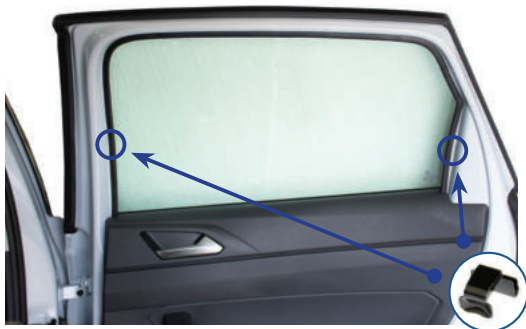

Installation

VW POLO 5DR
VW-POLO-5-D

Components Needed

Side Shade Installation

STEP 1

STEP 2

STEP 3

STEP 4

STEP 5

STEP 6

Repeat steps 3 & 4 for the other CL-M05 clip