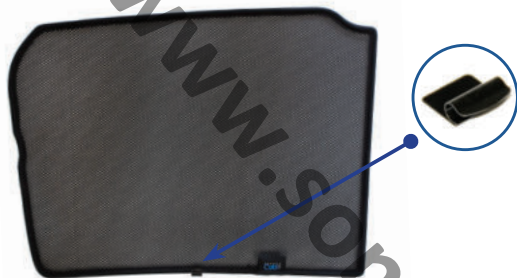

Installation

VW POLO 5DR
VW-POLO-5-D

Components Needed

Tailgate Shades

CL-M02 x 2

CL-M14 x 1

Tailgate Shade Installation

STEP 1